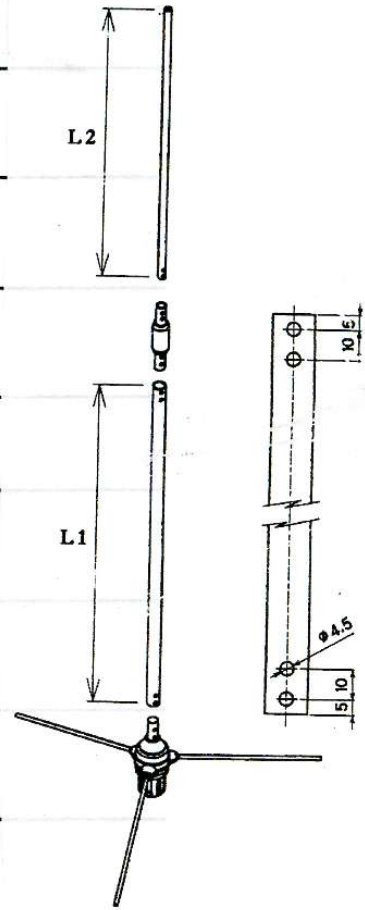

VSWR **Less than 1.5**

Length **1.15 m(3.8 ft)**

Weight **0.75 Kg(1.6lbs)**

Mast Diameter **30 - 62 φ**

Connector **MJ**

Production **MAY, 2004**

Price

DIAMOND ANTENNA CORPORATION

BC202 CUTTING CHART